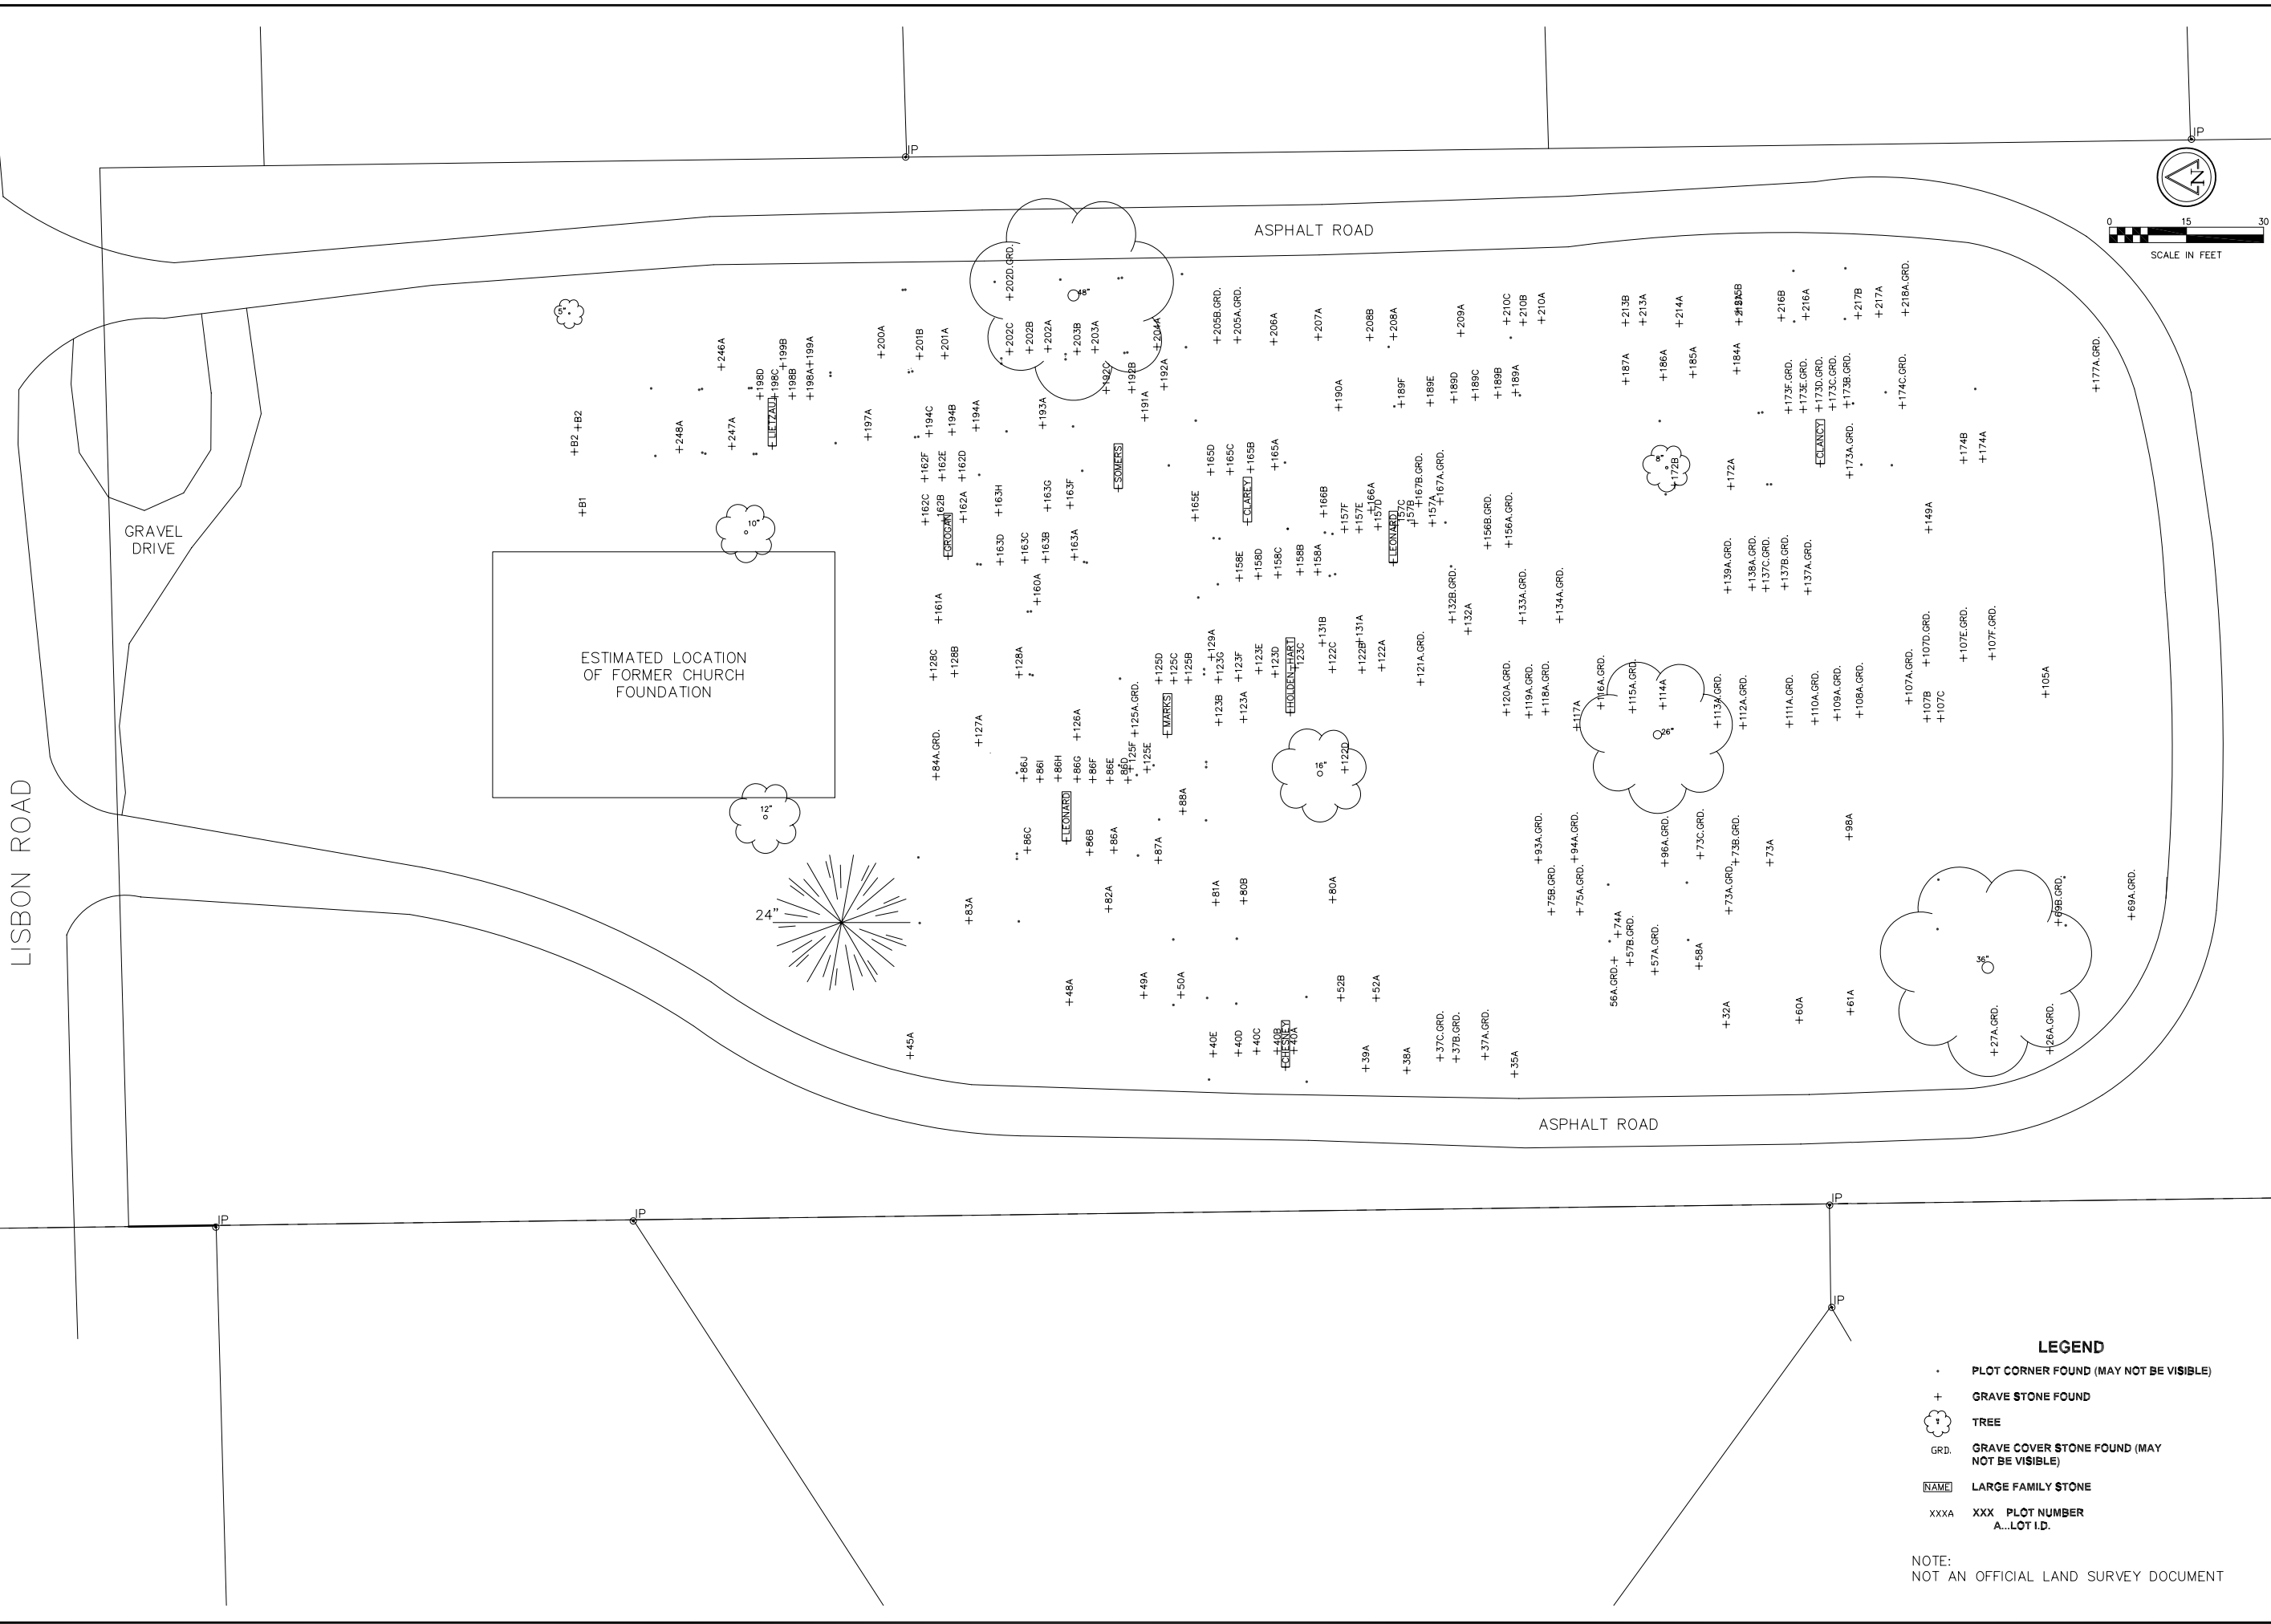

LISBON ROAD

LEGEND

- PLOT CORNER FOUND (MAY NOT BE VISIBLE)
- + GRAVE STONE FOUND
- ☼ TREE
- GRD. GRAVE COVER STONE FOUND (MAY NOT BE VISIBLE)
- [NAME] LARGE FAMILY STONE
- XXXX XXX PLOT NUMBER
A...LOT I.D.

NOTE:
NOT AN OFFICIAL LAND SURVEY DOCUMENT

LEGEND

Ruekert Mielke
 engineering solutions for a working world
 W239 N1612 Rockwood Drive • Waukesha, Wisconsin 53186-1113
 (262) 542-5733 • Fax: (262) 542-9551 • www.ruekertmielke.com

**ST. DOMINIC CEMETARY
 HEADSTONE AND CORNER LOCATIONS**

**ST. DOMINIC PARISH
 WAUKESHA COUNTY, WISCONSIN**

© COPYRIGHT 2001 RUEKERT & MIELKE INC.
DESIGNED BY: KAP
DRAFTED BY: DJK
CHECKED BY:
DATE: AUG, 2001
DRAWING FILE NO. 4092333.100
Zcxcem3
SHEET NO.